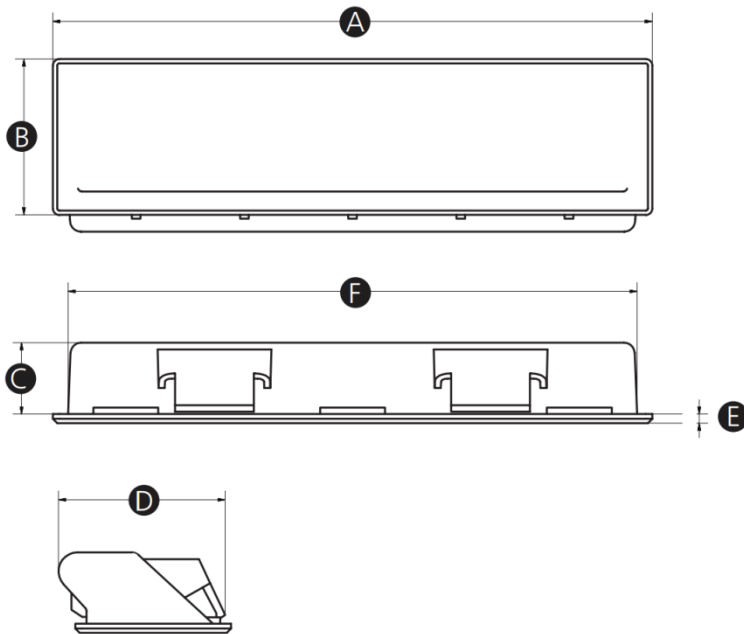

G24BH ABS Snap-In Flush Pull Handle

Features

- Quick fit, one piece snap-in installation
- Flush fitting

Material

- ABS, textured matt black finish

Part No.	A	B	C	D	E	F	Panel Thickness
G24BH-16052S	93	36	16.5	38.2	2	87	1.0 - 1.4
G24BH-16053Z							1.4 - 1.8
G24BH-16054V	139					132	1.0 - 1.4
G24BH-16051W							1.4 - 1.8